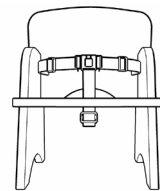

##### Infant Chair with Seatbelt 8"H. Age 0-2

These little chairs were designed with infants and toddlers in mind by giving them the support they need in order to stay safe and focused on whatever is in front of them. The size and sturdiness allows for easy maneuvering and there are optional seat belts for those young ones that need extra help staying upright. Designed to compliment our **START Infant Tables** or **REACH Tables**.

The Steady Infant Chair includes a child proof buckled belt so you can feel confident that your little ones are safe and secure.

13

12

08